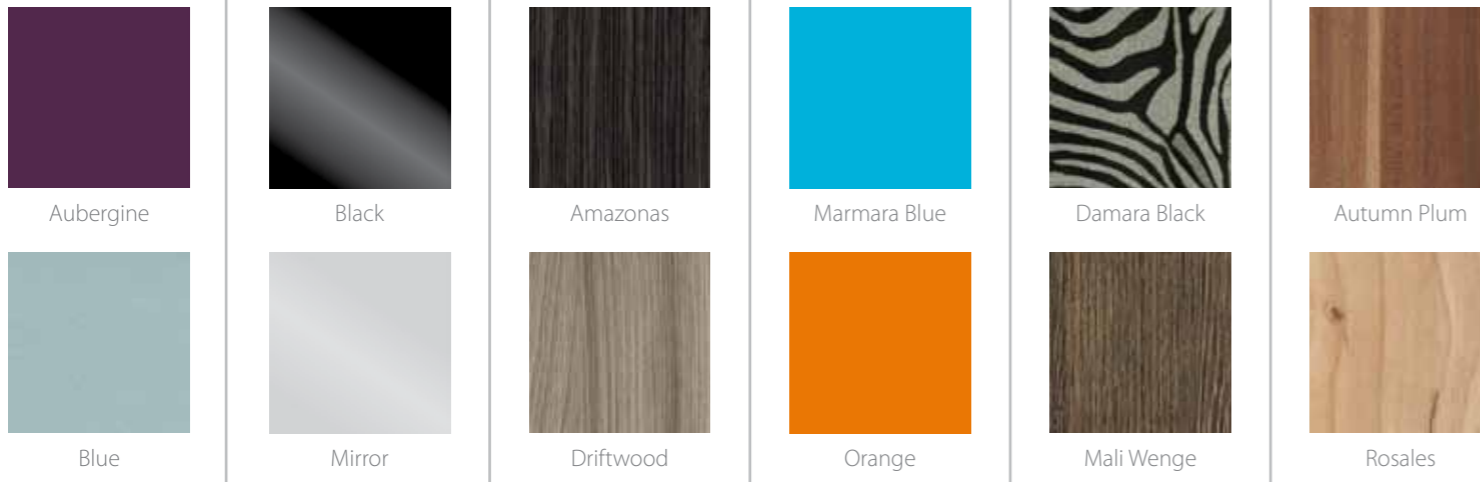

Countless Décors - Infinite Combinations

With the glide sliding door range incorporating a huge number of décors in 3 frame colour options & multiple door panel configurations, the possibilities are endless. Ask for more details & samples of available décors.

Over 100 décors including...